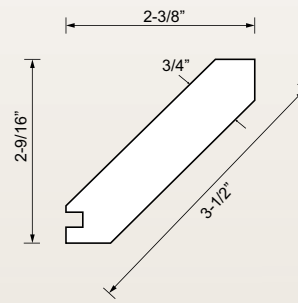

K150166
Moulure de tête
Crown Molding