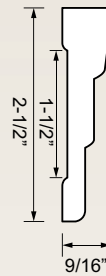

K100268
Cadrage
Casing