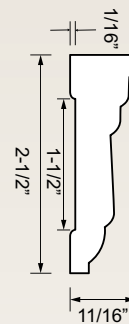

K100262

Cadragé
Casing