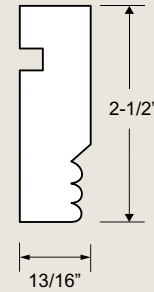

K160005

Cache-lumière
Light Valance