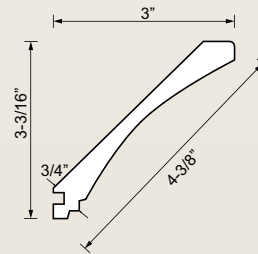

K130163
Moulure de tête
Crown Molding