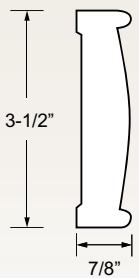

K100899
Cadrage
Casing